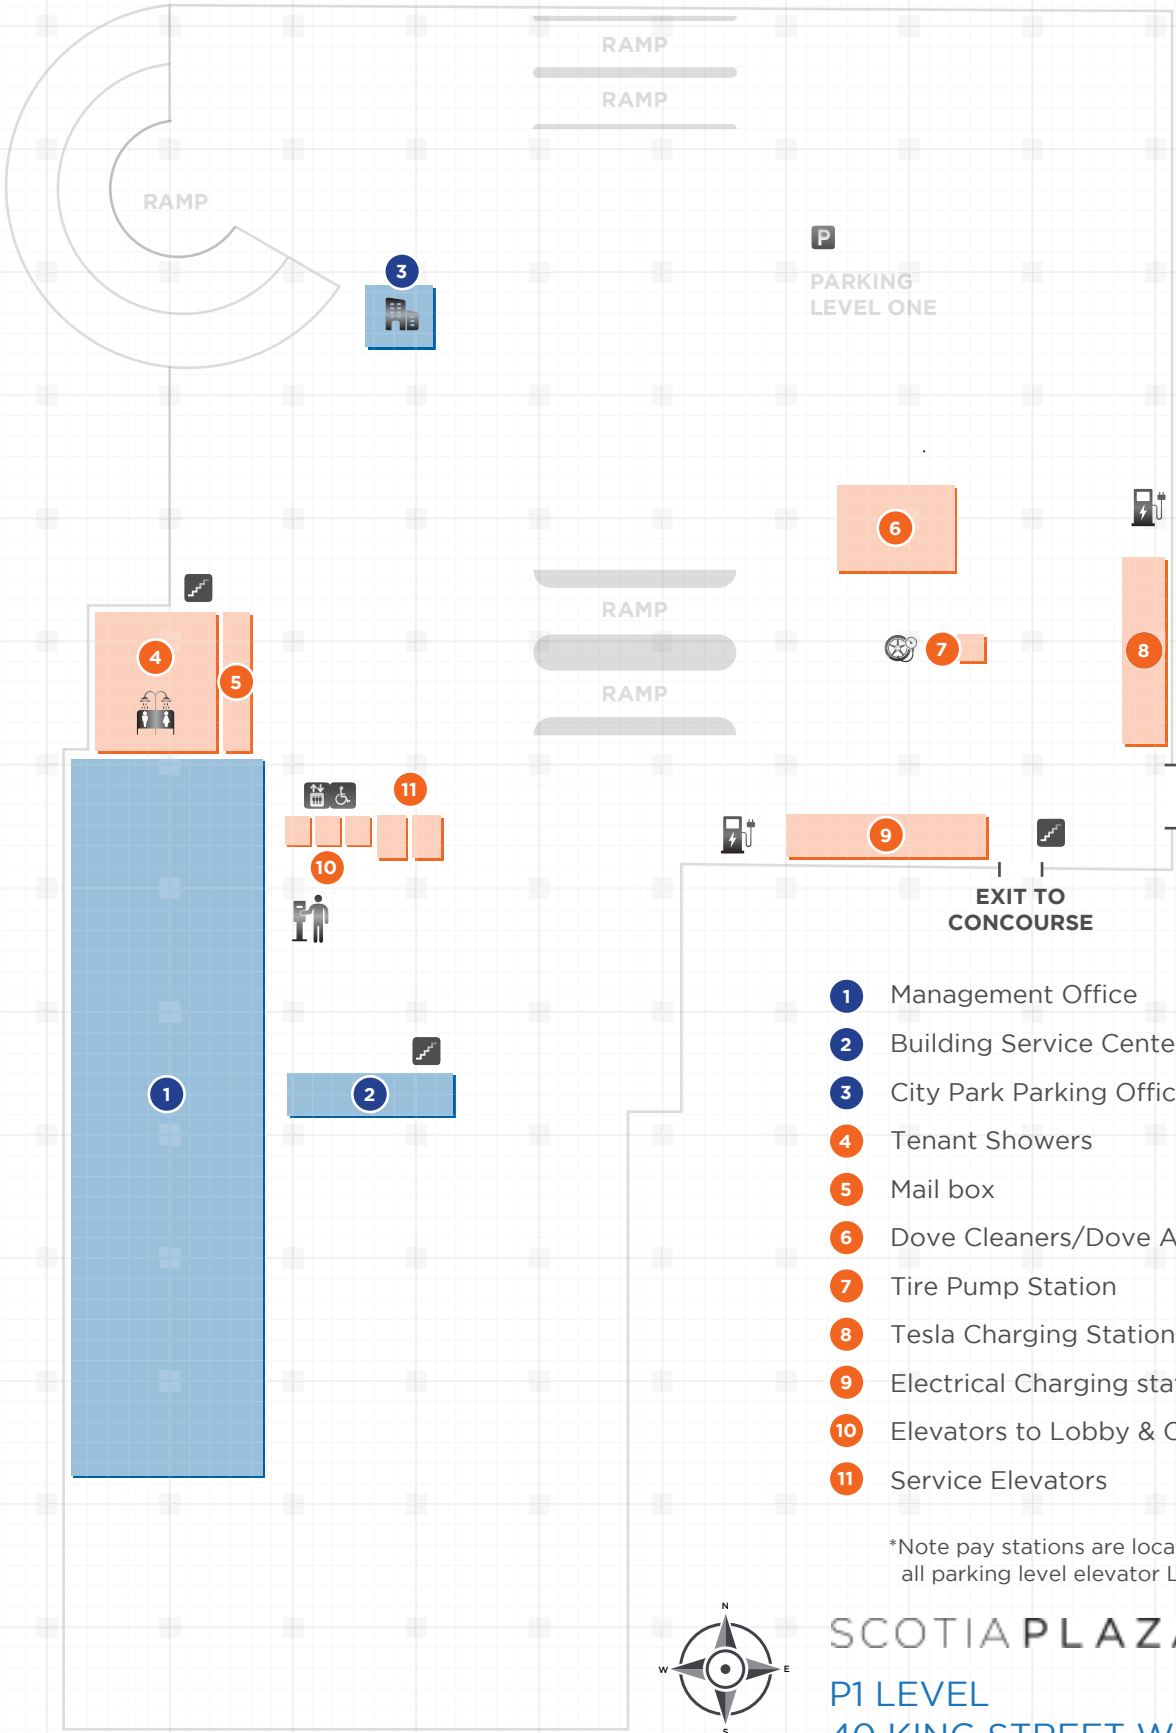

ADELAIDE STREET

YONGE STREET

100 YONGE PARKING

EXIT TO CONCOURSE

- 1 Management Office
- 2 Building Service Center (BSC)
- 3 City Park Parking Office
- 4 Tenant Showers
- 5 Mail box
- 6 Dove Cleaners/Dove Auto Detailing P4
- 7 Tire Pump Station
- 8 Tesla Charging Stations
- 9 Electrical Charging station
- 10 Elevators to Lobby & Concourse
- 11 Service Elevators

*Note pay stations are located on all parking level elevator Lobbies.

SCOTIA PLAZA

P1 LEVEL

40 KING STREET WEST

P1 LEVEL

KING STREET