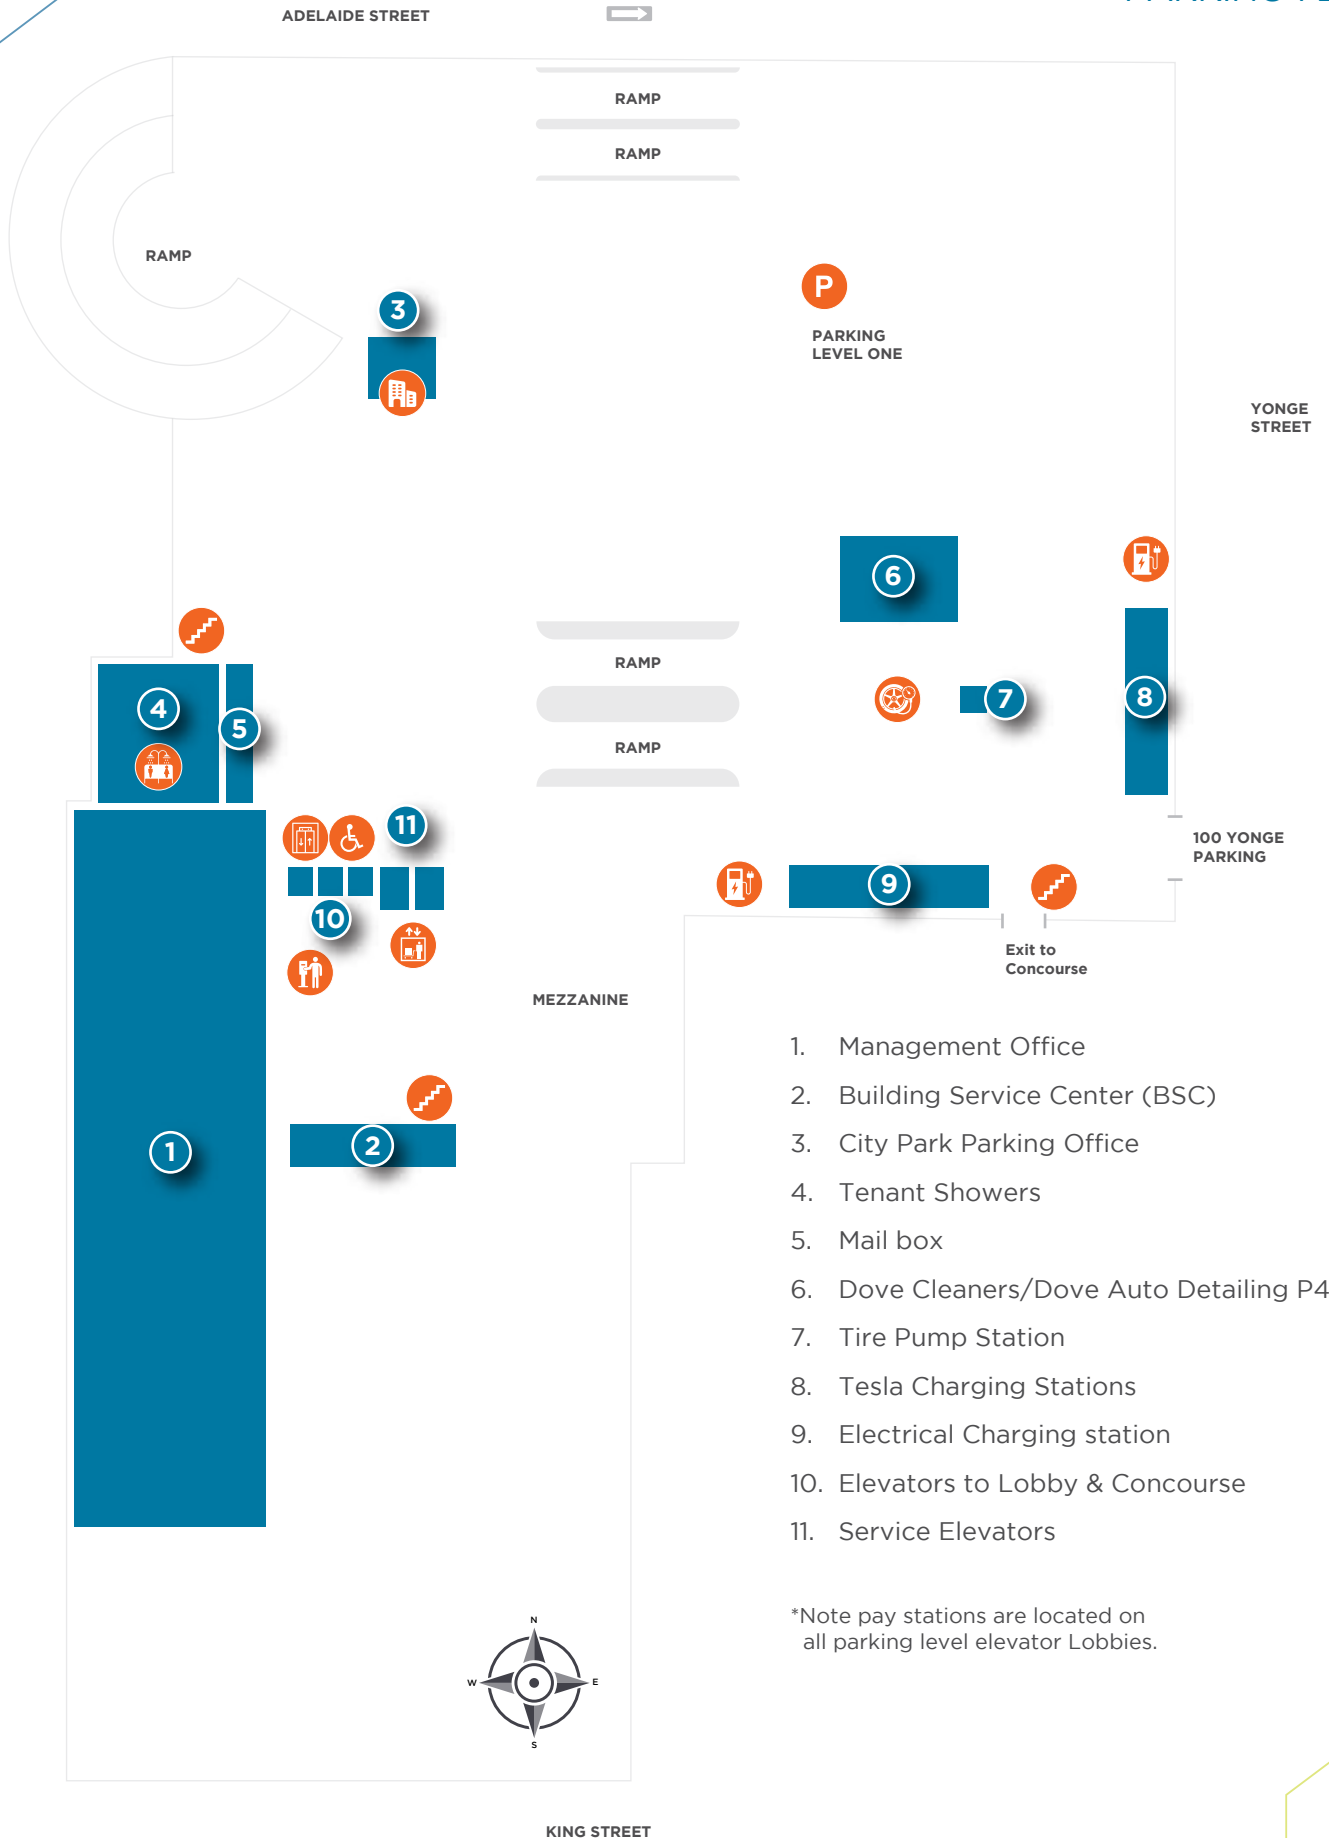

PARKING 1 LEVEL

1. Management Office
2. Building Service Center (BSC)
3. City Park Parking Office
4. Tenant Showers
5. Mail box
6. Dove Cleaners/Dove Auto Detailing P4
7. Tire Pump Station
8. Tesla Charging Stations
9. Electrical Charging station
10. Elevators to Lobby & Concourse
11. Service Elevators

*Note pay stations are located on all parking level elevator Lobbies.